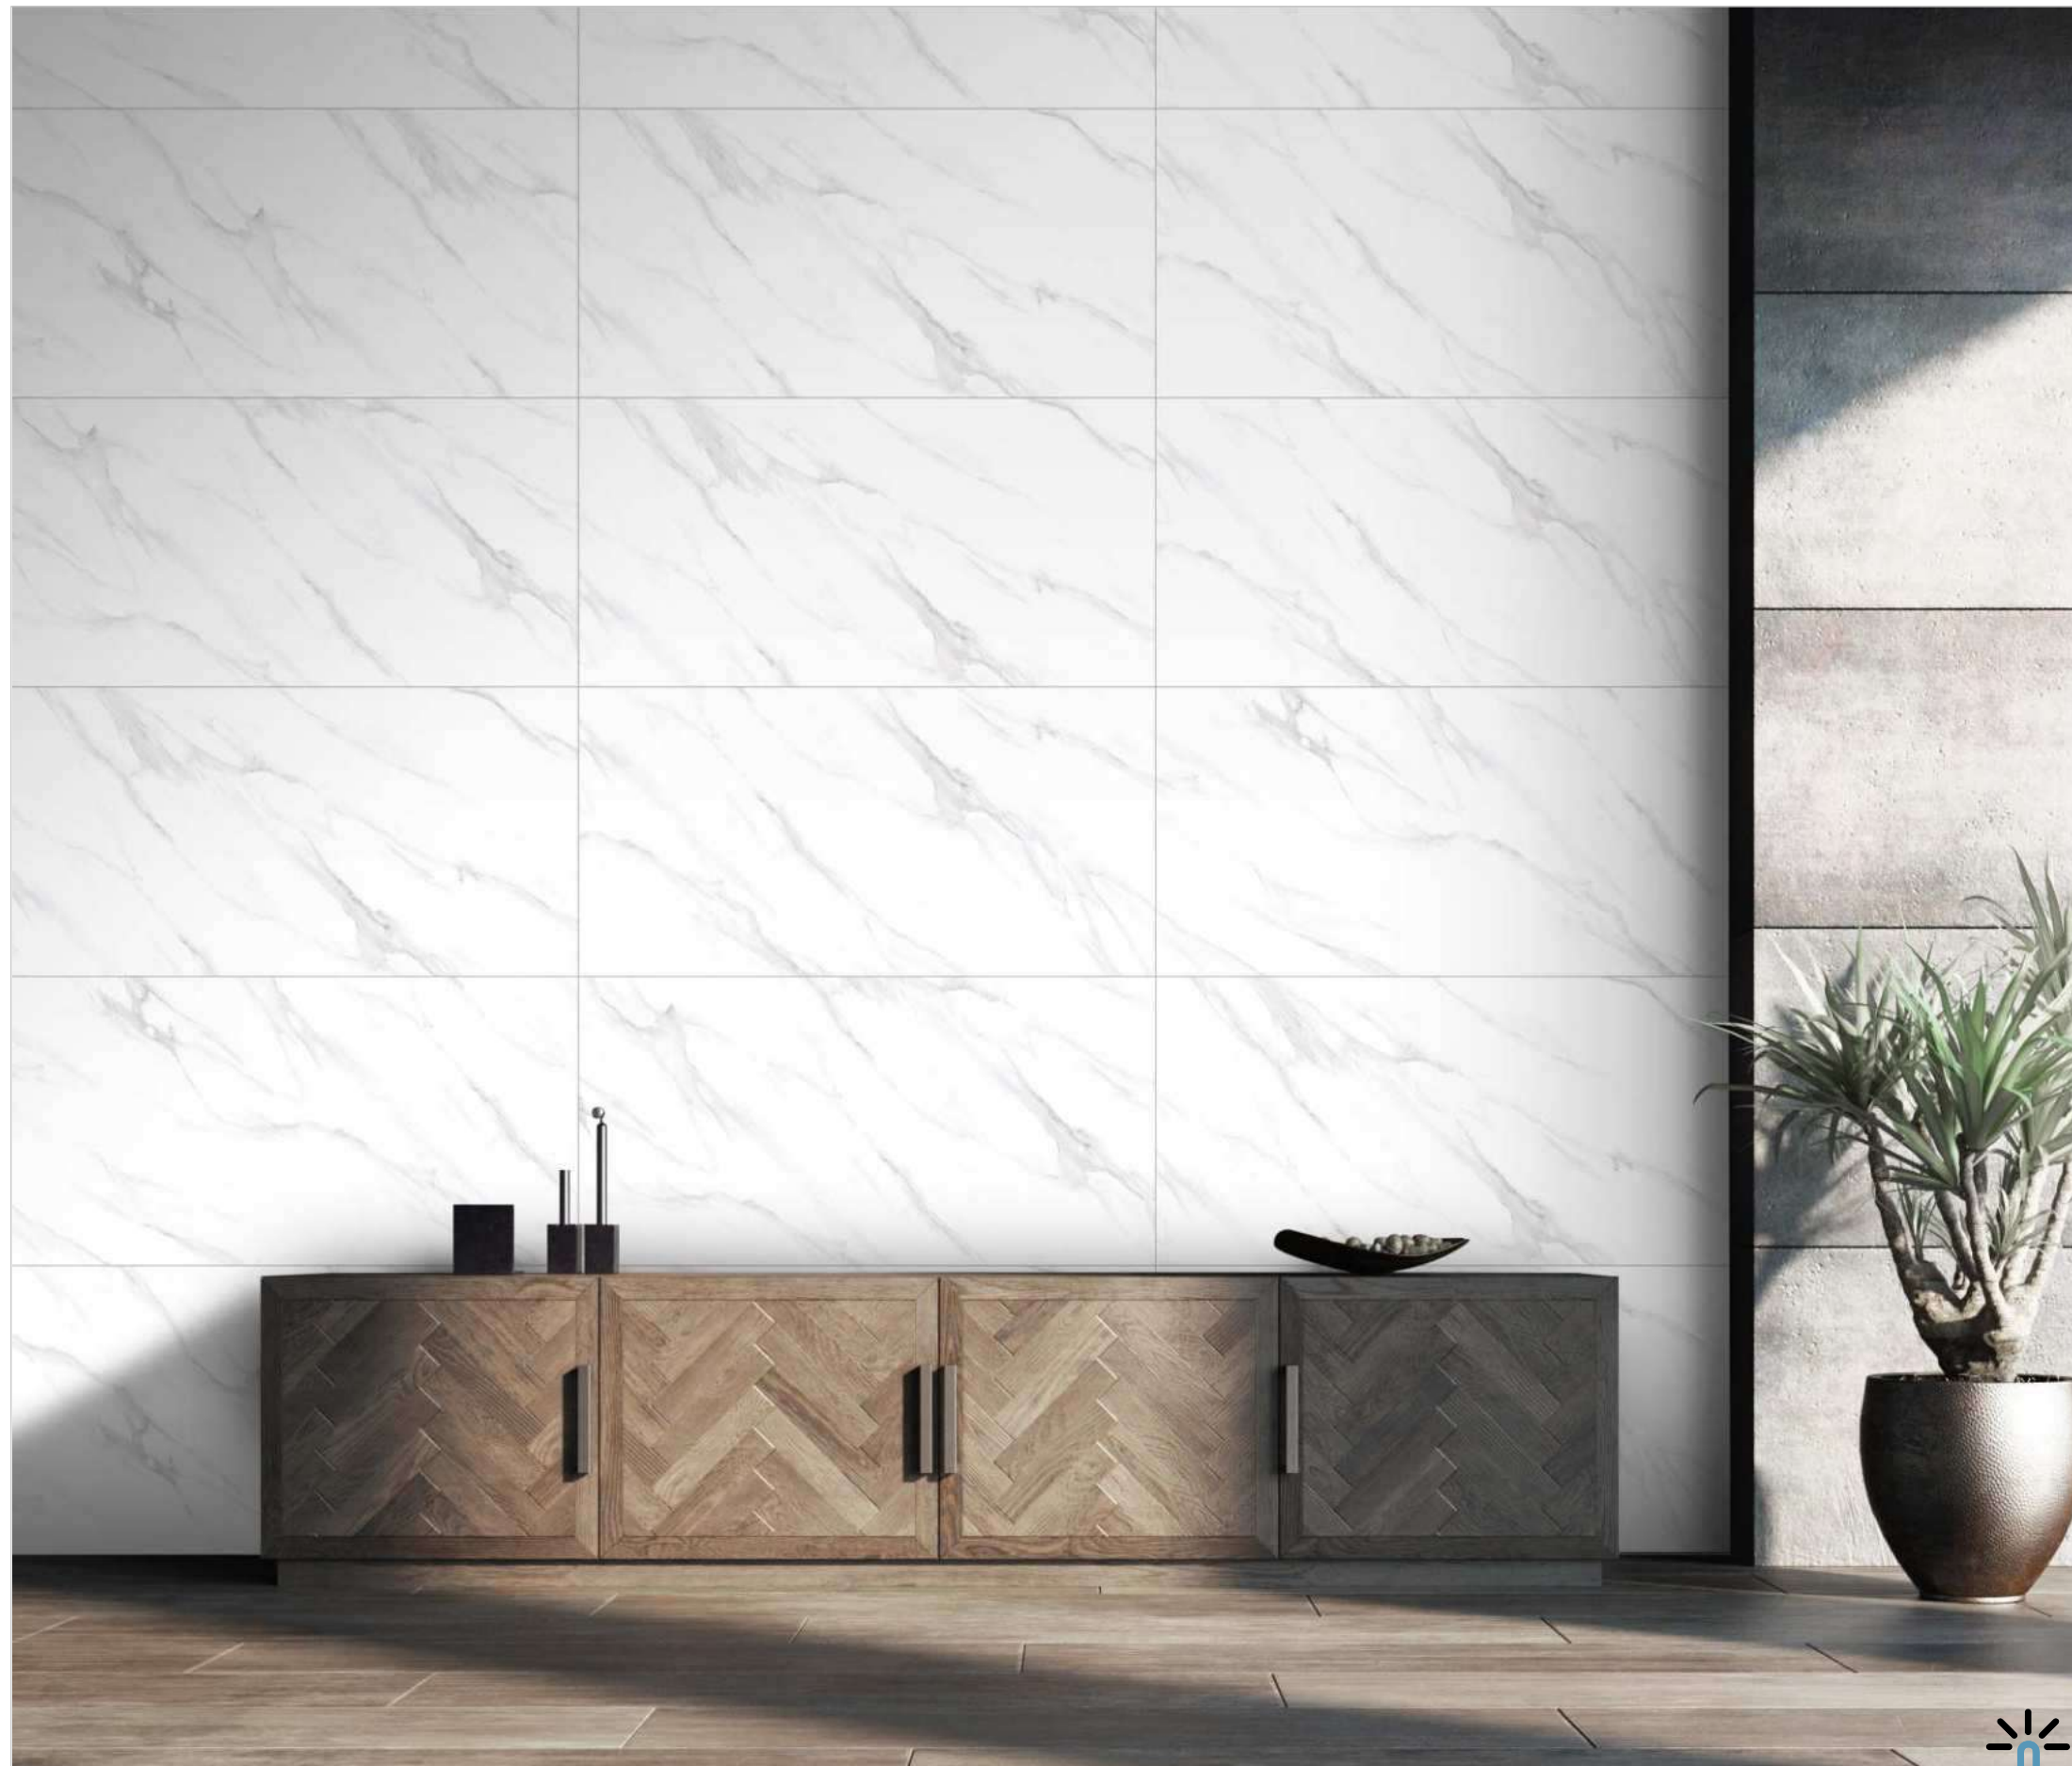

Dazzy | 600x  
1200mm

BACK TO  
INDEX | 

italica  
INNOVATING TRENDS

MELTON WHITE TING

NEW

Random-5

Dazzy | 600x  
1200mm

BACK TO  
INDEX | 