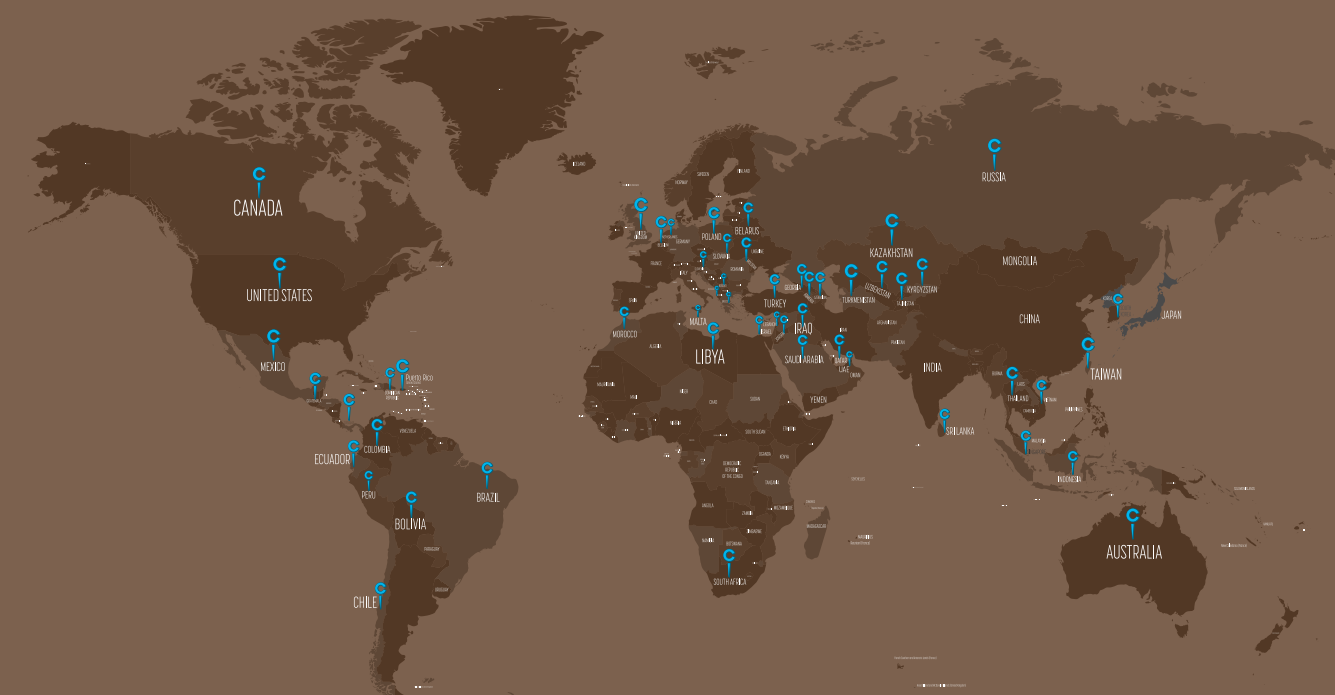

## Adorned Worldwide

80+

Countries  
We Export

1500+

Unique  
Designs

800+

National &  
International  
Clients

1700+

Employees  
Worldwide

Albania • Armenia • Australia • Azerbaijan • Belgium • Belarus • Bhutan • Bolivia • Brazil  
Canada • Chile • Colombia • Dominican Republic • Ecuador • Georgia • Greece • Guatemala  
Hungary • Indonesia • Iraq • Israel • Jordan • Kazakhstan • Kosovo • Kyrgyzstan • Libya • Lebanon  
Macedonia • Malta • Mexico • Moldova • Morocco • Netherlands • Oman • Panama • Peru  
Poland • Puerto Rico • Qatar • Russia • Saudi Arabia • Serbia • Singapore • Slovakia • Slovenia  
South Africa • South Korea • Spain • Sri Lanka • Tajikistan • Taiwan • Thailand • Turkey • Turkmenistan  
U.A.E. • U.K. • U.S.A. • Uzbekistan • Vietnam • Yemen