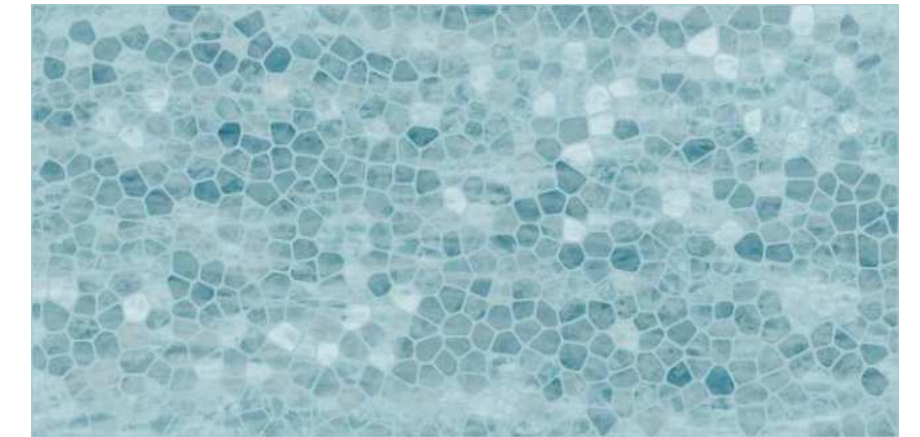

Polished | 600x
1200mm

BACK TO
INDEX

italica
INNOVATING TRENDS

CRYSTALLINE JADE DECORE

Random-1

www.italicatiles.com

Click here for 360 View