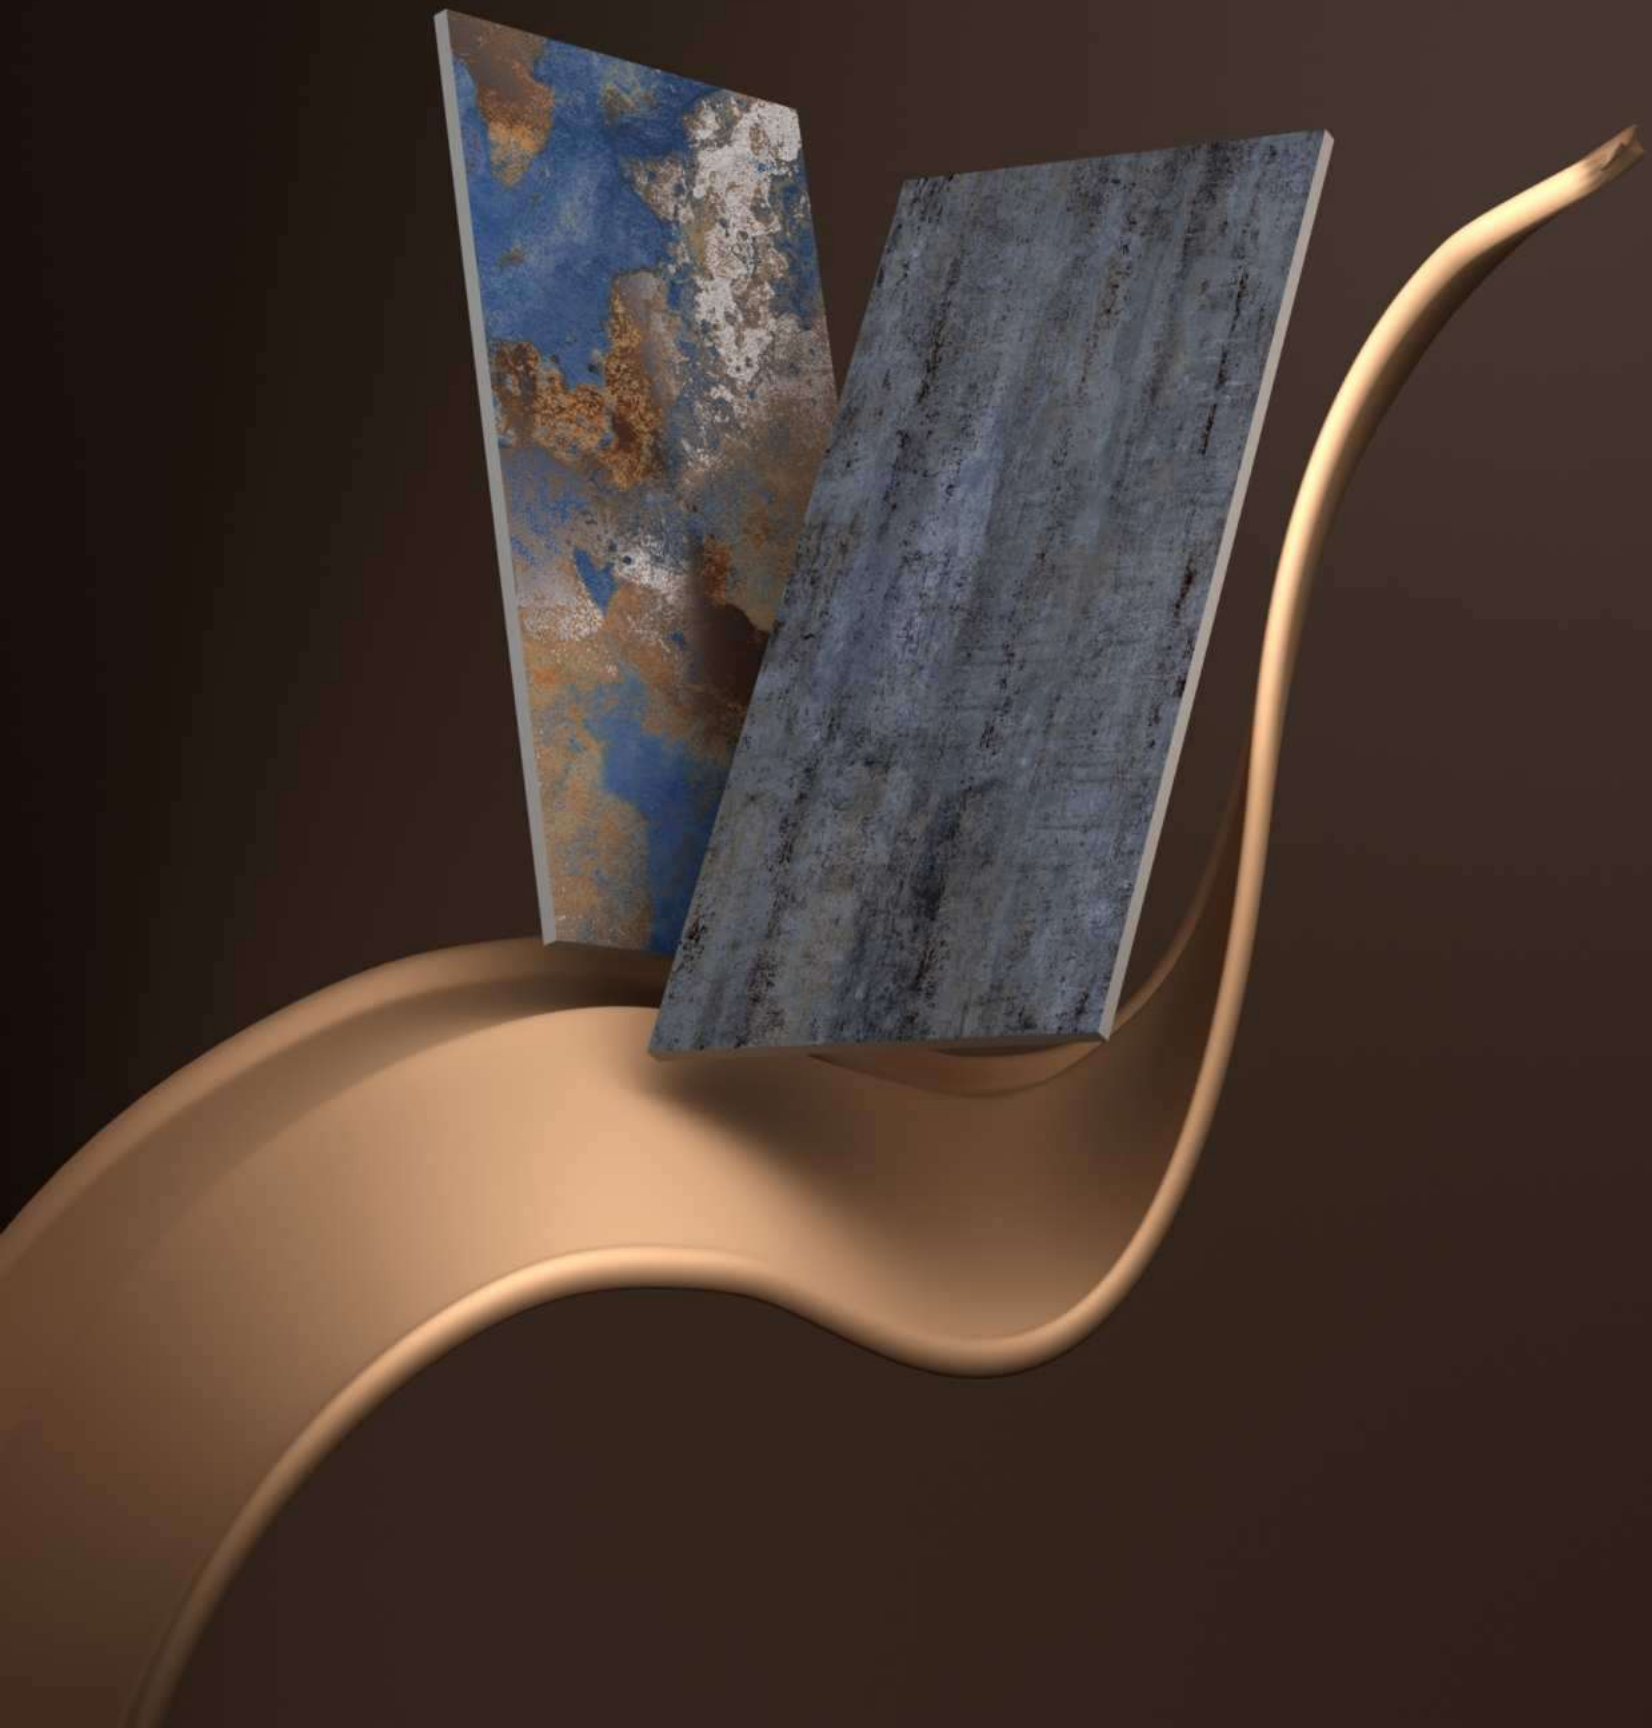

VECTOR PILGRIM LIT

Random-1

Collection | 600x  
1200mm

BACK TO  
INDEX 

italica  
INNOVATING TRENDS

OREGON FLINT

Random-1