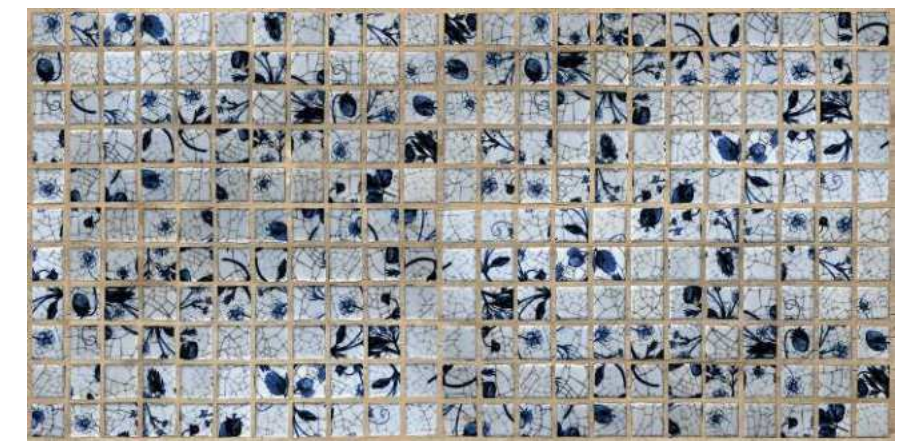

Dazzle | 600x
1200mm

BACK TO
INDEX

italica
INNOVATING TRENDS

HUAPAI BLUE

NEW

Random-1

www.italicatiles.com

Click here for 360 View